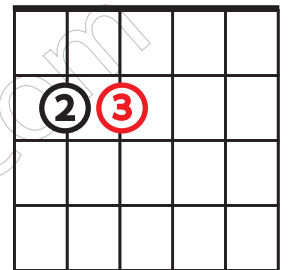

13 Power Chords Shapes For Rock And Heavy Metal

Shape #1 (R6)

X X X X

Add the 4th finger for more juice

Shape #2 (R6)

X X X

Shape #3 (R5)

X X X X

Add the 4th finger for more juice

Shape #4 (R5)

X X X

Shape #5 (R4)

X X X X

Add the 4th finger for more juice

Shape #6 (R4)

X X X X

Inversion Root 5

Shape #7 (R5)

X X X X

Inversion Root 4

Shape #8 (R4)

X X X X

Inversion Root 3

Shape #9 (R3)