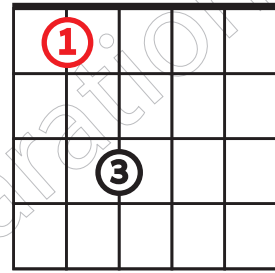

13 Power Chords Shapes For Rock And Heavy Metal

Shape #1 (R6)

X X X X

Add the 4th finger for more juice

Shape #2 (R6)

X X X

Shape #3 (R5)

X X X X

Add the 4th finger for more juice

Shape #4 (R5)

X X X

Shape #5 (R4)

X X X X

Add the 4th finger for more juice

Shape #6 (R4)

X X X X

Inversion Root 5

Shape #7 (R5)

X X X X

Inversion Root 4

Shape #8 (R4)

X X X X

Inversion Root 3

Shape #9 (R3)

Shape #12 (R5)

X X X X

Add the 3rd finger for more juice

Shape #13 (R5)

X X X X