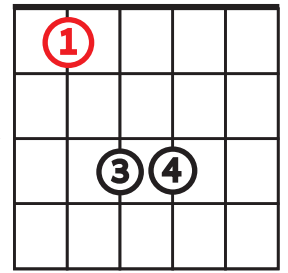

13 Power Chords Shapes For Rock And Heavy Metal

Shape #1 (R6)

X X X X

Add the 4th finger for more juice

Shape #2 (R6)

X X X

Shape #3 (R5)

X X X X

Add the 4th finger for more juice

Shape #4 (R5)

X X X

Shape #5 (R4)

X X X X

Add the 4th finger for more juice

Shape #6 (R4)

X X X X

Inversion Root 5

Shape #7 (R5)

X X X X

Inversion Root 4

Shape #8 (R4)

X X X X

Inversion Root 3

Shape #9 (R3)

Shape #12 (R5)

X X X X

Add the 3rd finger for more juice

Shape #13 (R5)

X X X X